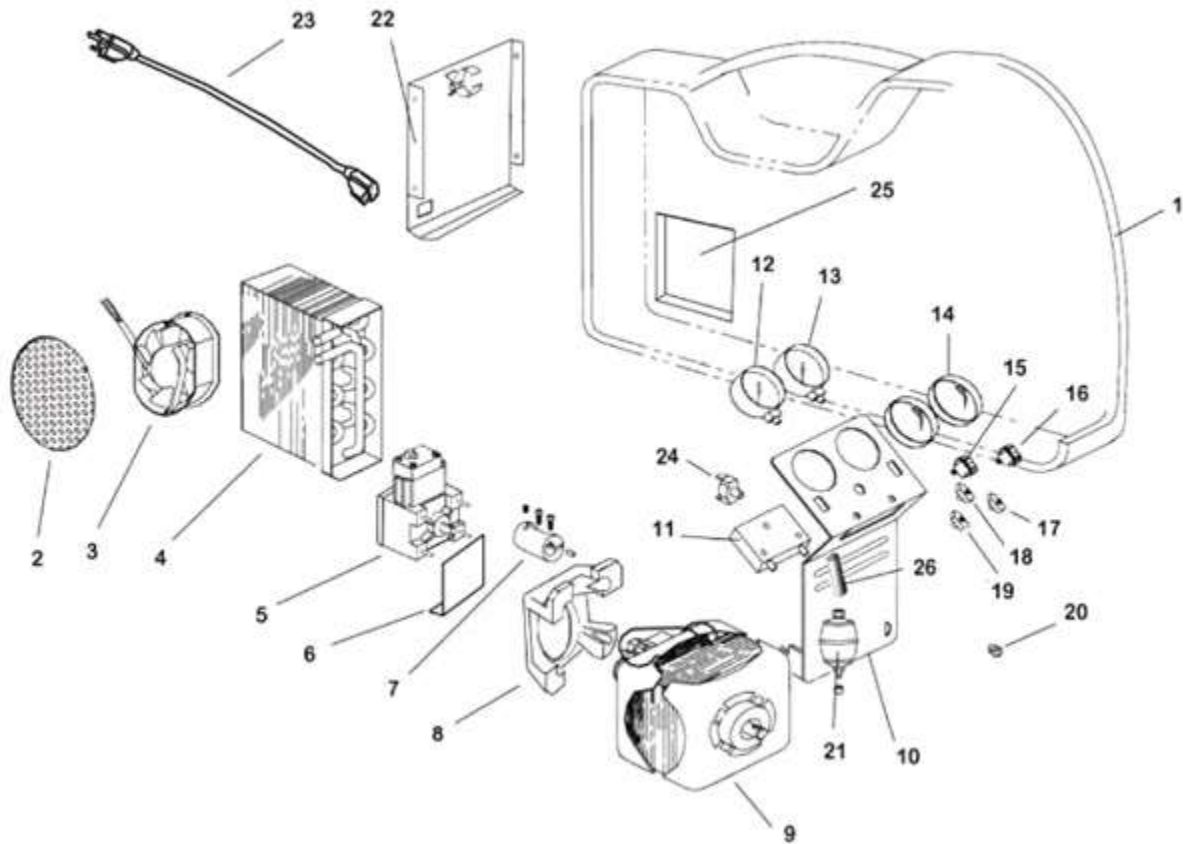

MINIMAX-E Parts List

MINIMAX-E Parts List

Item description	part#
1 Plastic case	100118
2 Fan grill	100179
3 Axial fan	100242
4 Condenser	100139
5 Compressor	CP1320
6 Compressorbracket	100207
7 Coupler	CP1315
8 Bell housing	CP1001
9 Motor	EL1822
10 Frontpanel	100121
11 Manifold	700009
12 Input gauge	GA1500
13 Output gauge	GA0800

Item description	part#
14 Gauge lens	GA1000
15 ON/OFF switch	EL1310
16 Starts switch	EL1309
17 Red knob	100124
18 Black knob	100122
19 Blue knob	100123
20 Flare cap	NB6501
21 Filter	100343
22 Rear panel	105-200430-001
23 Powercord	135-200341-001
24 Pressure switch	EL2802
25 Fan grill inlet	100180
26 Filterconnector	100345

Replacement Kits & Accessories

Part#	Description
KT3302	Piston seal replacement (middle section of compressor)
KT3303	Valve replacement kit (top section of compressor)
KT3307	Compressor repair kit (all three sections of compressor)
KT3308	Shaft replacement kit (bottom section of compressor)
RGT30NS	13.6 kg (30 lbs) recovery tank, 24.1 bar (350 psi) working pressure
RGT50NS	22.7 kg (50 lbs) recovery tank, 24.1 bar (350 psi) working Pressure